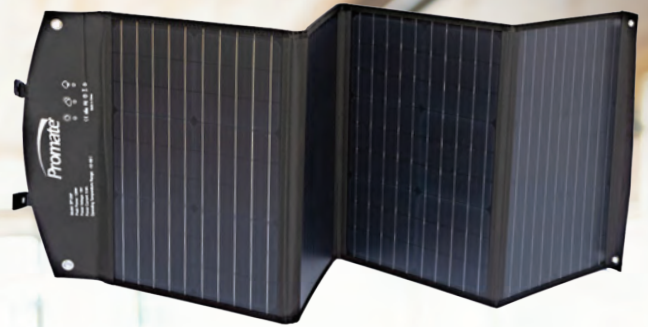

Promate®

SP120F

Foldable Solar Panel

1 Year Limited Warranty

3M Solar Connector Cable

DC6530 (for Promate 1000)

DC4017 (for Promate 600)

DC5521

Electrical Aspects

Material PV: Monocrystalline Silicon

Number of Panels: 4

Max-Power Pm: 120 Watts

Max-Power Voltage Vm: 18V ± 0.5V

Max-Power Current Im: 6.6A ± 5%

Short-Circuit Current Isc: 3.61 A ± 5%

Open-Circuit Voltage Voc: 21.6V ± 5%

General Specifications

Design: For Promate 600 and Promate 1000 Powerstations

Cable Type, Diameter & Length: 2.5mm², 3m

Type of Cable Male Connector: DC4017 (for Promate 600), DC6530 (for Promate 1000), and DC5521

Dimension (LxWxH): Open: 520 x 1560 x 5mm
Folded: 520 x 425 x 20mm

Weight: 4.2kg

Cover Material: 600D Oxford Waterproof